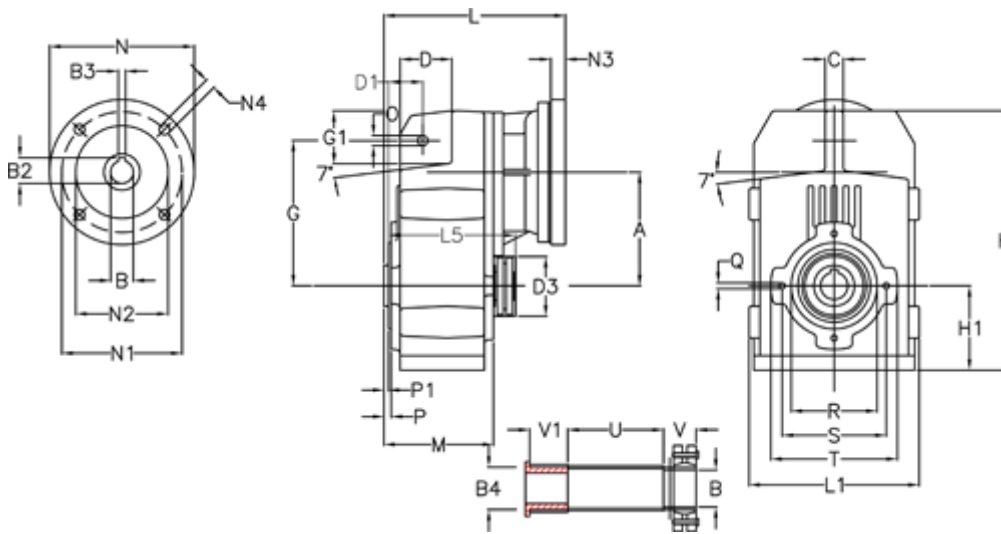

Article number: 29560102288235
 Description: Shaft mounted gear
 A102QF30-22,8-P90B5

Measures

A = 112.50	D1 = 35.0	I5 = 159.5	P1 = 3.0	V = 41
B = 30	d3 = 77	M = 100.5	Q = M8x12	V1 = 48
B1 = 24	G = 140	N = 200	R = 80	
B2 = 27.3	G1 = 51.0	N1 = 165	S = 100	
B3 = 8	H = 251.0	N2 = 130	T = 120	
B4 = 30	H1 = 84.0	N4 = M10x20	Tightening torque Nm adapter bushing = 6.0	
C = 20	L = 205.0	O = 11	Tightening torque Nm shrink disc = 7.0	
D = 47.5	L1 = 170	P = 4.5	U = 83.0	